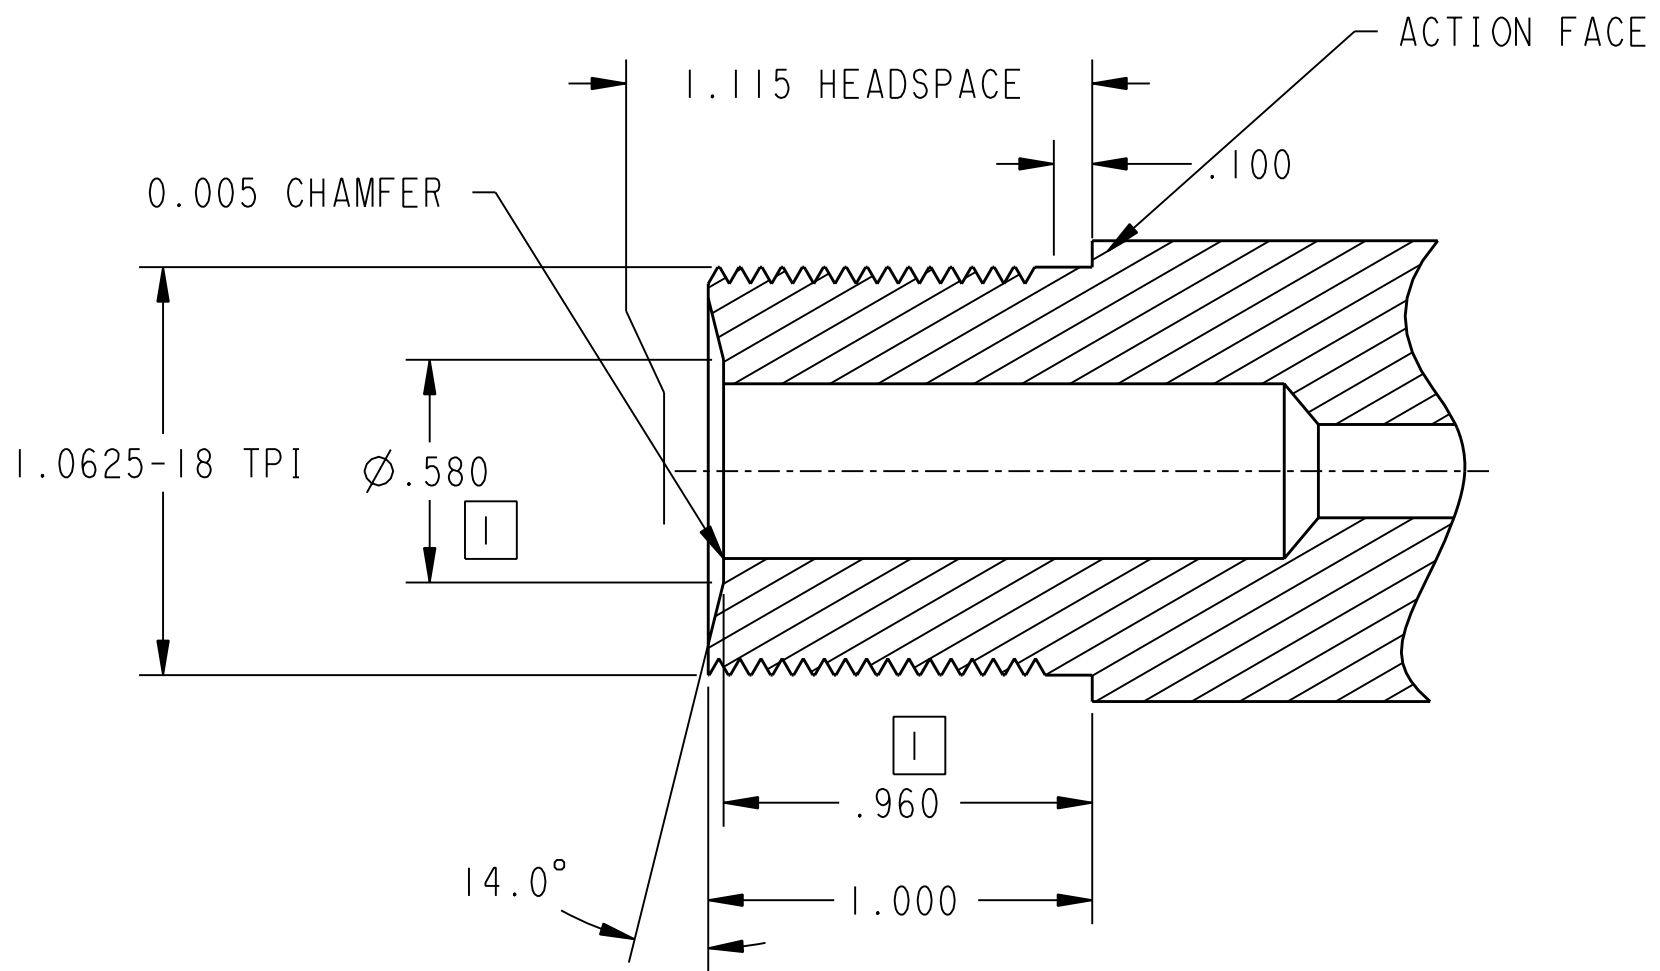

>>>>> VERY IMPORTANT INSTRUCTIONS <<<<<

I LEAVES 0.005 CLEARANCE TO BOLT.
WARNING: EXTRA DISTANCE WILL LEAVE CASE EXPOSED IN THIN AREA ABOVE WEB AND CREATE A SAFETY HAZARD OF CASE HEAD SEPARATION.

BARREL SHANK/CHAMBERING DIMENSIONS
 STILLER'S PRECISION FIREARMS, LLC
 VIPER/COBRA DROP PORT CUSTOM ACTIONS